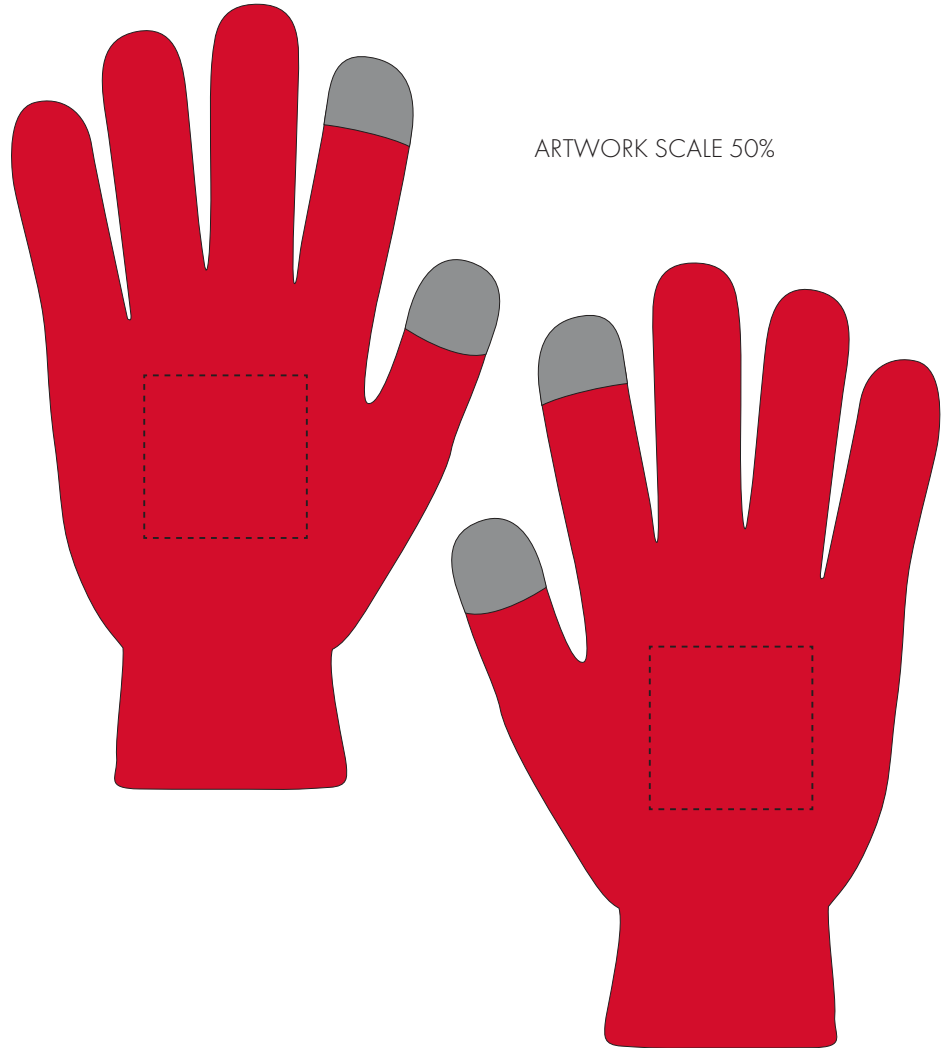

Your Ref:	Quantity:	Product Code: AF0124
Our Ref:	Version: 1	Product Colour: RED

PRINTING CONCERNS: PRINT MAY DISCOLOUR

PRODUCT INFO: DUE TO THE NATURE OF THE PRODUCT THE PRINT POSITION MAY VARY BY 2 - 3 MM

We stock this item in the following colours

Madeira Thread Colours

- Colour 1
- Colour 1
- Colour 1
- Colour 1

ARTWORK SCALE 50%

ARTWORK SCALE 100%
Max print area 43mm x 43mm

The dashed line is to demonstrate print area and will not appear on your printed item